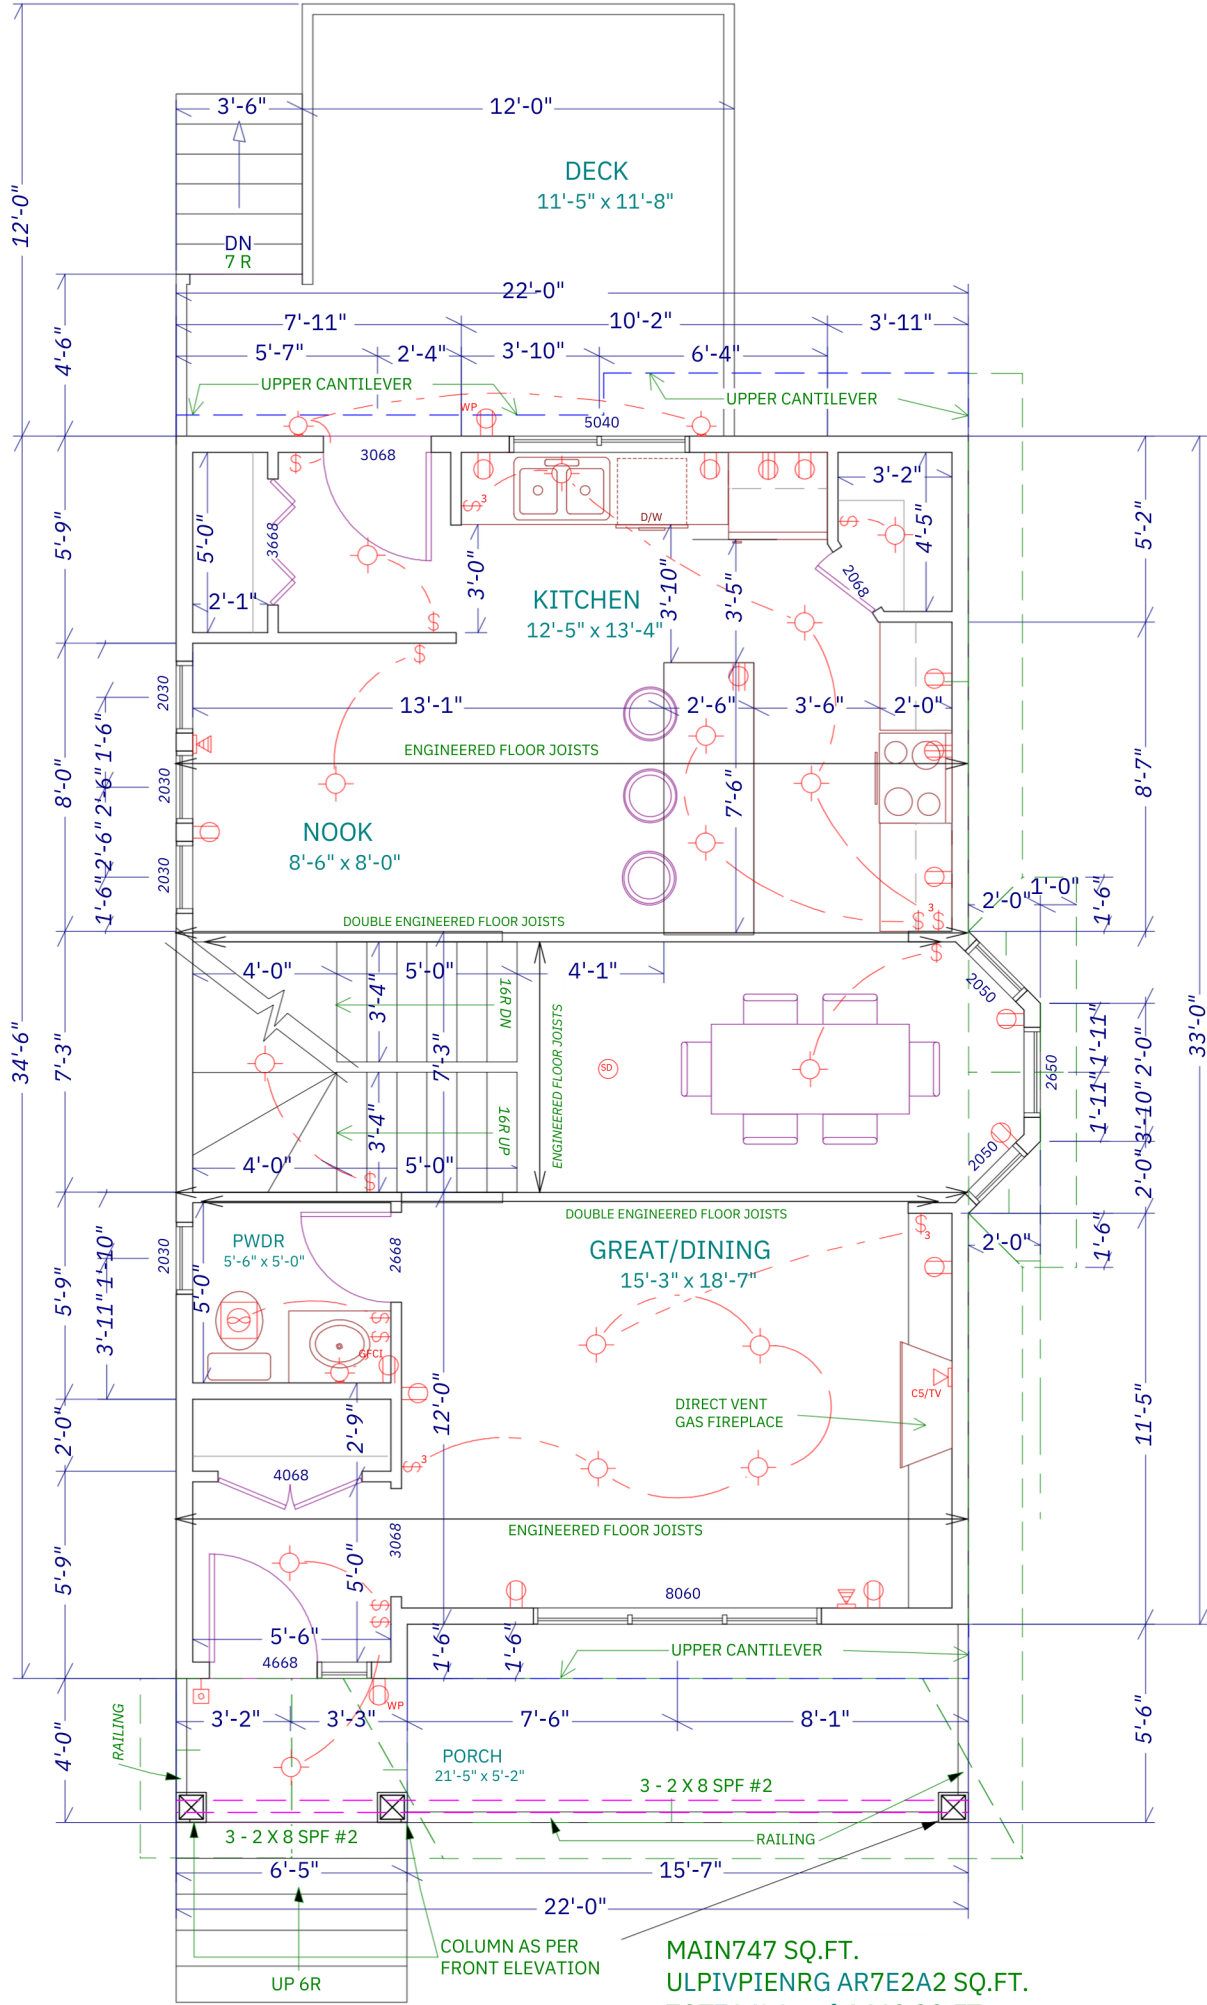

FRONT ELEVATION
SCALE: 3/16" = 1' - 0"

Total Size :1469 Sq.ft

REAR ELEVATION
SCALE: 3/16" = 1' - 0"

MAIN FLOOR PLAN

SCALE: 3/16" = 1' - 0"

1'-6"

UPPER FLOOR PLAN

SCALE: 3/16" = 1' - 0"