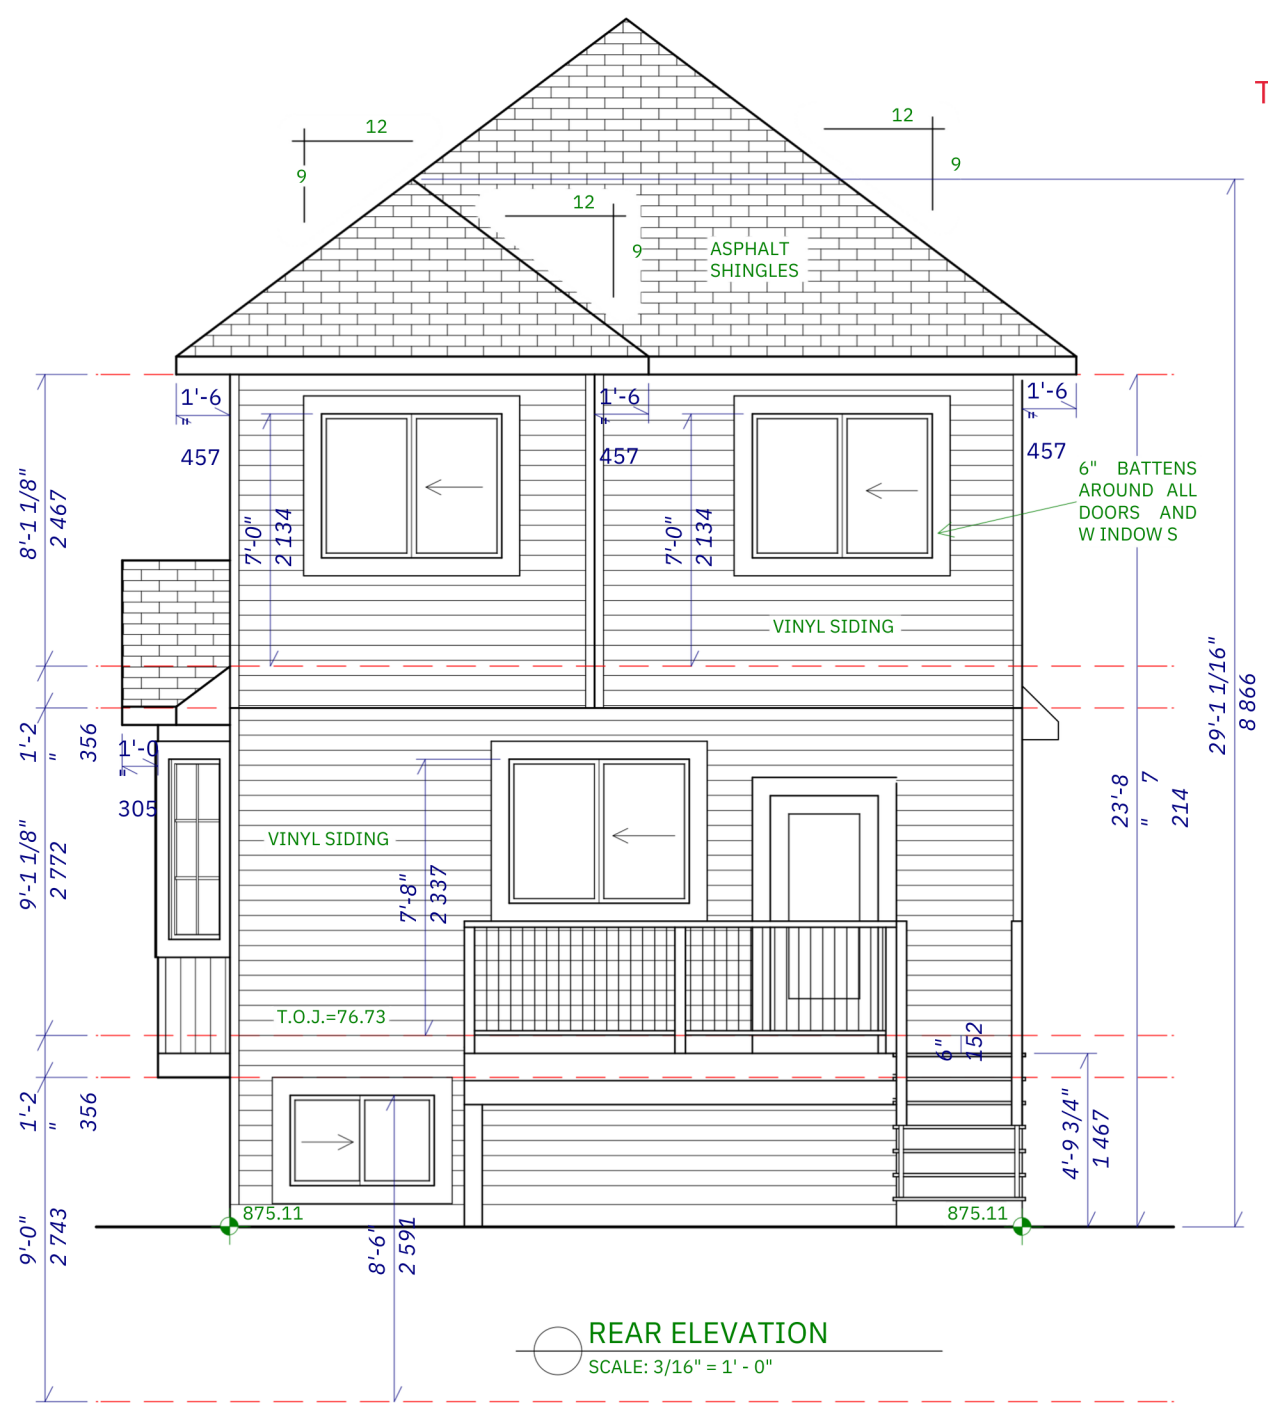

FRONT ELEVATION
SCALE: 3/16" = 1' - 0"

Total Size :1469 Sq.ft

REAR ELEVATION
SCALE: 3/16" = 1' - 0"

MAIN FLOOR PLAN

SCALE: 3/16" = 1' - 0"

1'-6"

UPPER FLOOR PLAN

SCALE: 3/16" = 1' - 0"