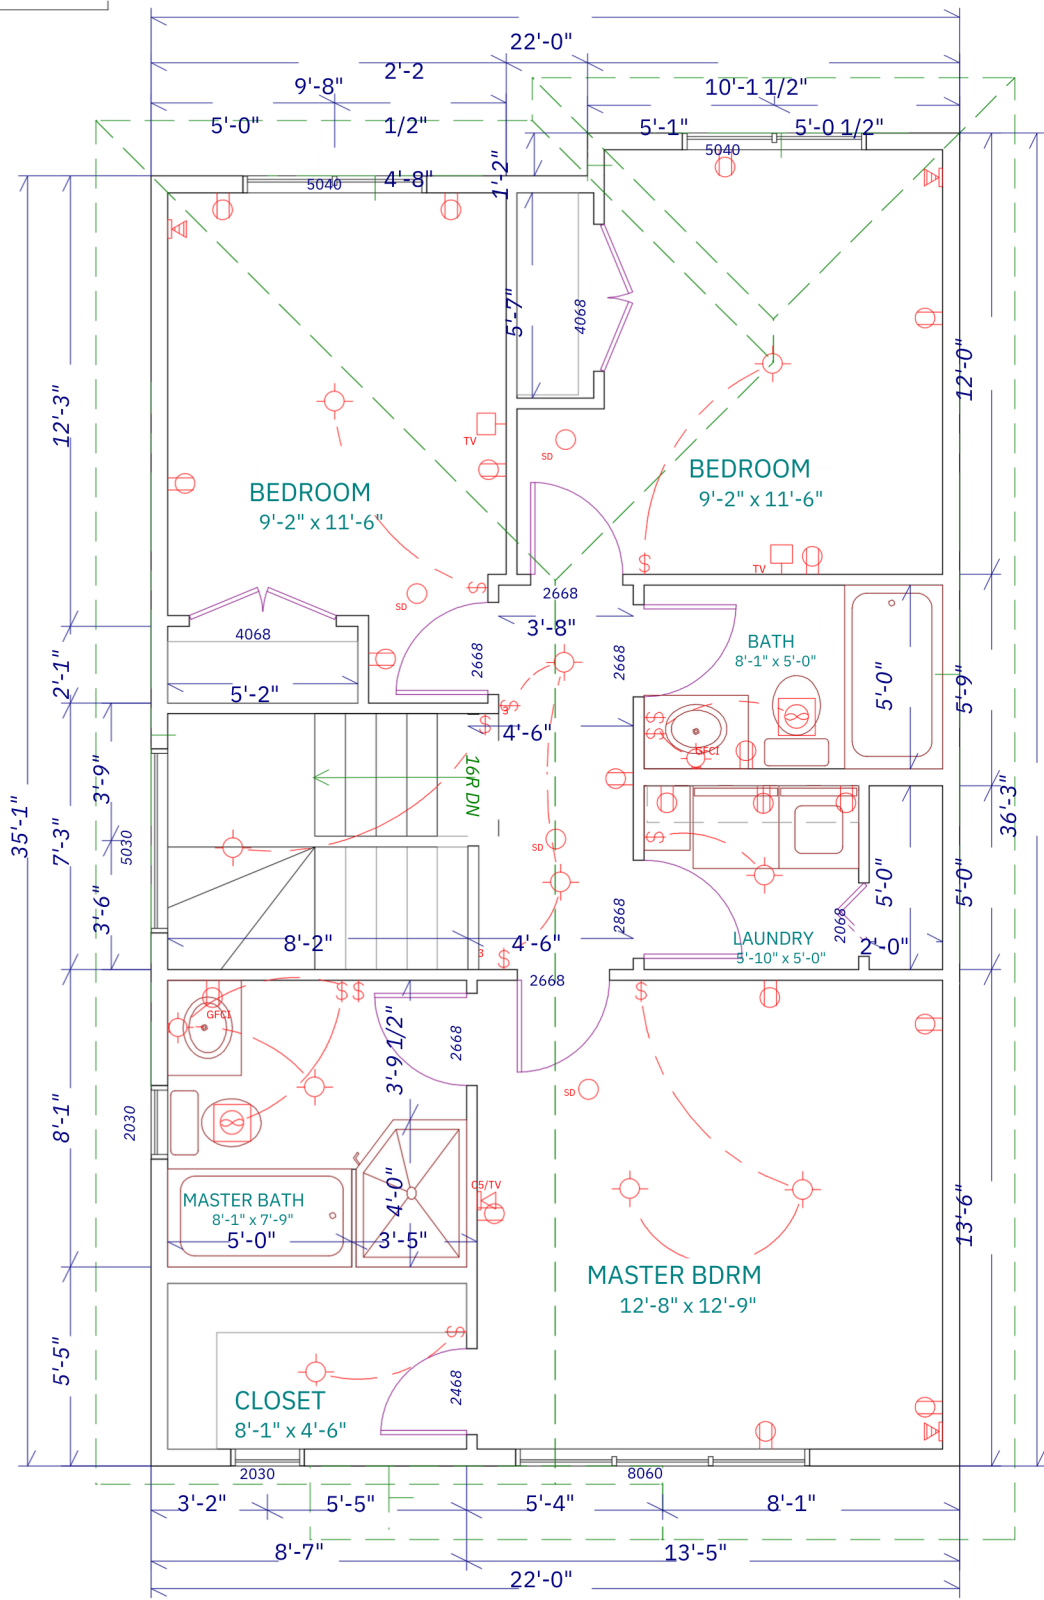

FRONT ELEVATION
SCALE: 3/16" = 1' - 0"

Total Size :1469 Sq.ft

REAR ELEVATION
SCALE: 3/16" = 1' - 0"

MAIN FLOOR PLAN

SCALE: 3/16" = 1' - 0"

1'-6"

UPPER FLOOR PLAN

SCALE: 3/16" = 1' - 0"